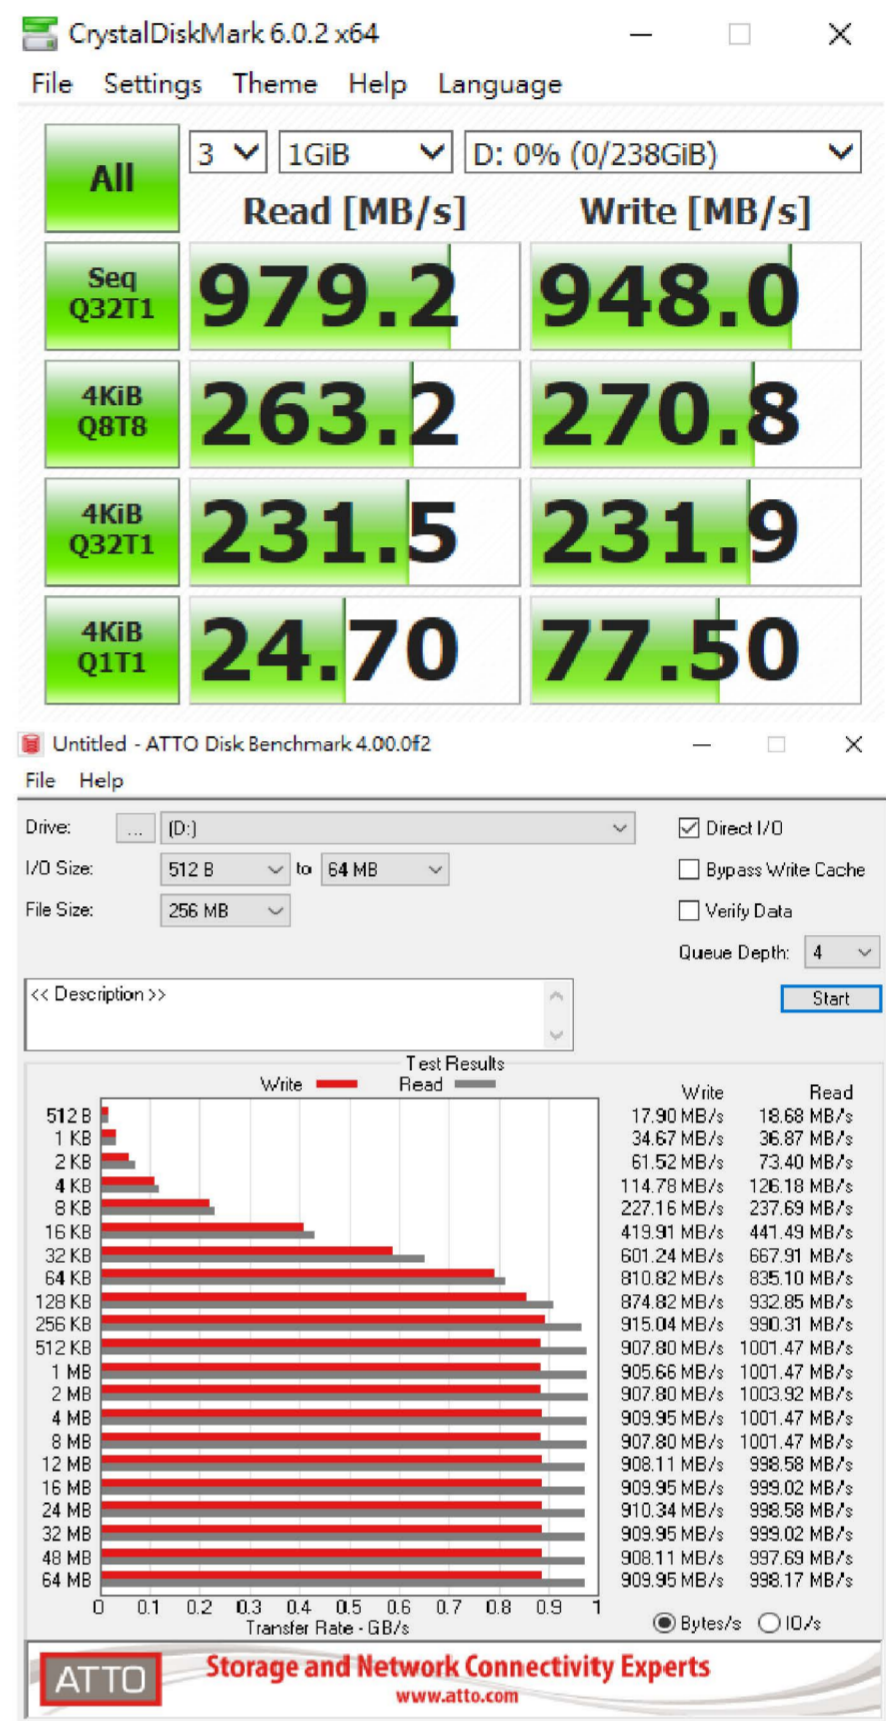

Write Speed

Up to 950 MB/s

Solution	M.2 PCIe SSD with USB 3.2 Gen 2 bridge
Read / Write Speed	Up to 970 / 950 MB/s
Capacity	128GB / 256GB / 512GB / 1TB
Color	Black / Blue / Gray / Red / Rose / Silver
Dimensions (L x W x H)	100×32×8.5 mm
Weight	39g
Interface	USB 3.2 Gen 2 Type-C (compatible with USB 2.0)
Accessories	20cm USB Type-C to Type-C cable and a Type-C to Type-A adapter
System Requirements	Windows XP/7/8/8.1/10/11, Mac OS X 10.3 and later, Linux Kernel 2.6 and later, Android 5.0 and later with no device driver needed
Warranty	Limited 3-year